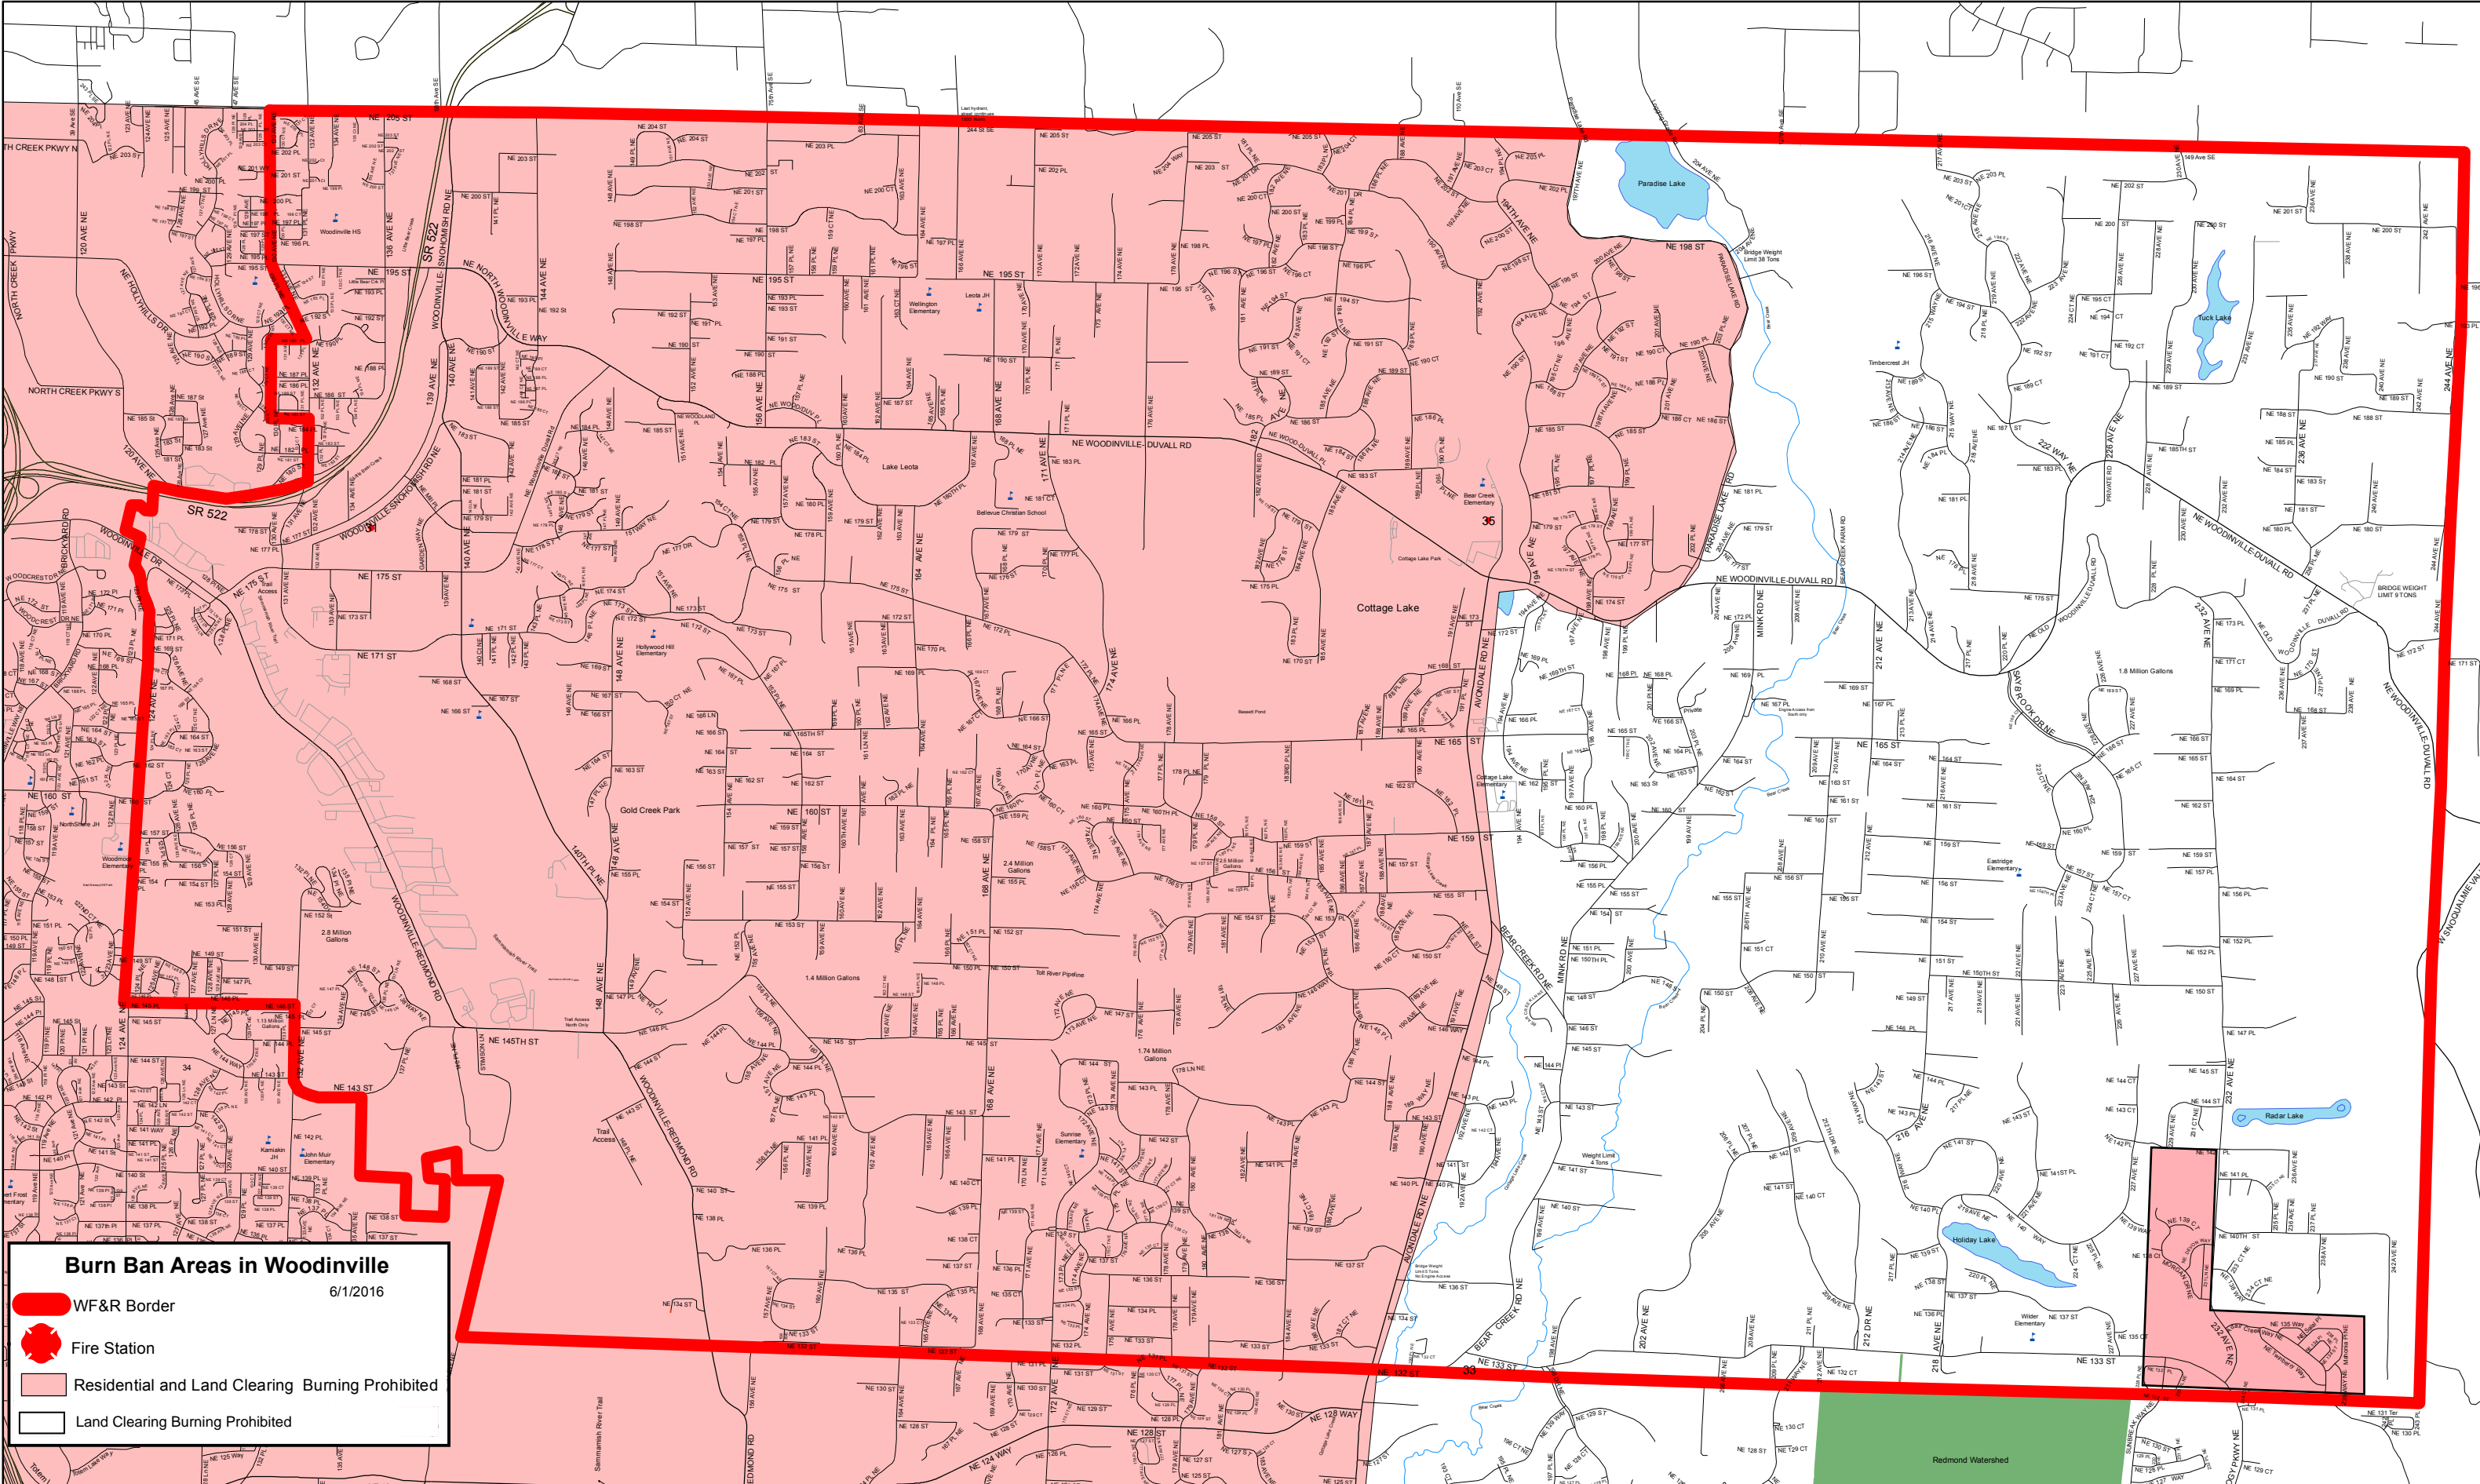

Woodinville Fire & Rescue

Burn Ban Areas in Woodinville
6/1/2016

- WF&R Border
- Fire Station
- Residential and Land Clearing Burning Prohibited
- Land Clearing Burning Prohibited